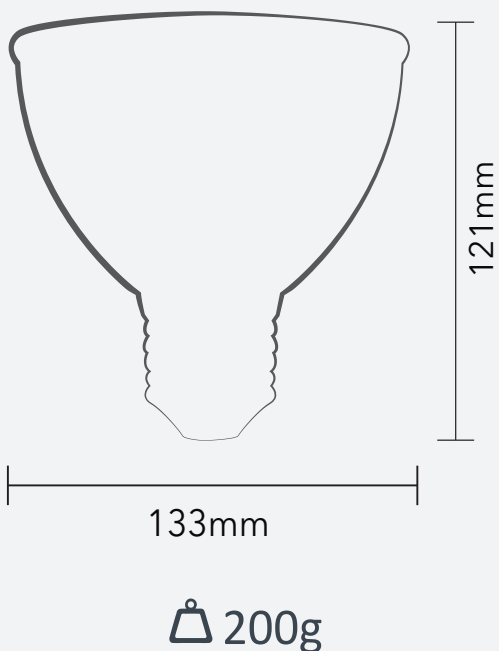

PAR38

SAVEENERGY
LED AUTHORITY

PAR38 | 15W

SKU

SE-120.439

4350cd

1050lm

2700K