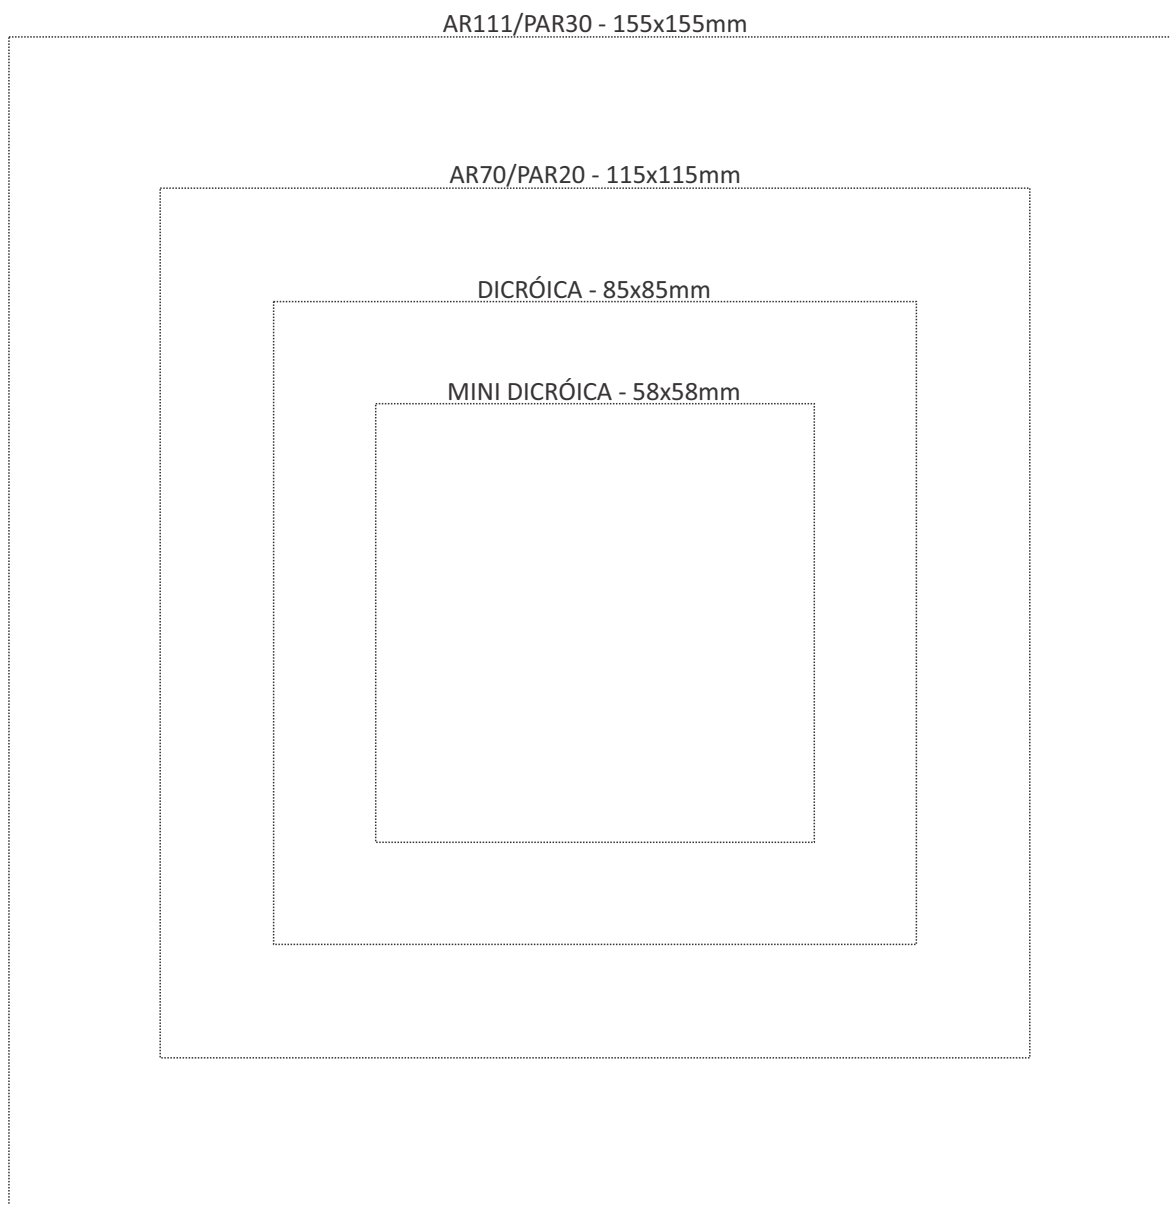

## GABARITO DE CORTE PARA EMBUTIDO DE TETO QUADRADO

**SAC 0800 750 5592**

[sac@saveenergylife.com](mailto:sac@saveenergylife.com)

[www.saveenergylife.com.br](http://www.saveenergylife.com.br)

[facebook.com/saveenergylife](https://facebook.com/saveenergylife)