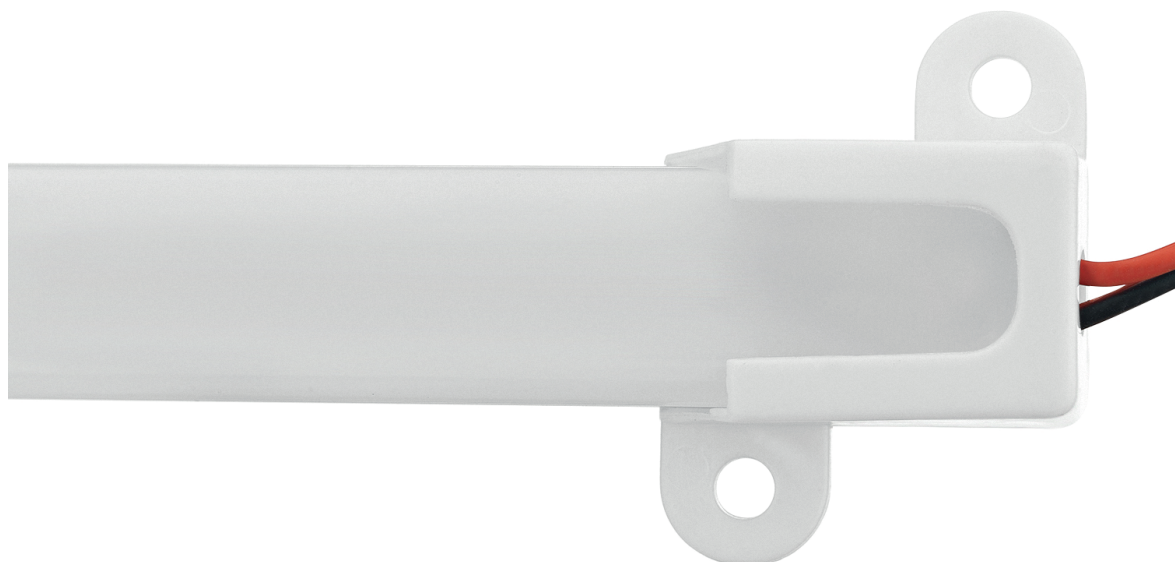

PLACA TENSÃO DE REDE

PLUG & PLAY ALTO IRC MILKY

SAVEENERGY
LIGHTING LIFESTYLE

DIVERSAS
TEMPERATURAS

LIGAÇÃO DIRETA
NA REDE

FAST
CONNECTOR

SKU	MODELO	POTÊNCIA	TENSÃO	TEMPERATURA	IRC	R9	FLUXO LUMINOSO	PESO	TAMANHO
SE-380.2413	PLACA DE LED - PLUG & PLAY ALTO IRC MILKY	10W	127V	2700K	>90	>30	570lm	30g	504X33.5X9mm
SE-380.2414	PLACA DE LED - PLUG & PLAY ALTO IRC MILKY	10W	127V	4000K	>90	>30	570lm	30g	504X33.5X9mm
SE-380.2420	PLACA DE LED - PLUG & PLAY ALTO IRC MILKY	10W	220V	2700K	>90	>30	750lm	30g	504X33.5X9mm
SE-380.2421	PLACA DE LED - PLUG & PLAY ALTO IRC MILKY	10W	220V	4000K	>90	>30	750lm	30g	504X33.5X9mm
SE-380.2427	PLACA DE LED - PLUG & PLAY ALTO IRC MILKY	20W	127V	2700K	>90	>30	1130lm	56g	1004X33.5X9mm
SE-380.2428	PLACA DE LED - PLUG & PLAY ALTO IRC MILKY	20W	127V	4000K	>90	>0	1130lm	56g	1004X33.5X9mm
SE-380.2436	PLACA DE LED - PLUG & PLAY ALTO IRC MILKY	20W	220V	2700K	>90	>30	1230lm	56g	1004X33.5X9mm
SE-380.2437	PLACA DE LED - PLUG & PLAY ALTO IRC MILKY	20W	220V	4000K	>90	>30	1230lm	56g	1004X33.5X9mm
SE-380.2445	PLACA DE LED - PLUG & PLAY ALTO IRC MILKY	40W	127V	2700K	>90	>30	2270lm	110g	2004X33.5X9mm
SE-380.2446	PLACA DE LED - PLUG & PLAY ALTO IRC MILKY	40W	127V	4000K	>90	>30	2270lm	110g	2004X33.5X9mm
SE-380.2450	PLACA DE LED - PLUG & PLAY ALTO IRC MILKY	40W	220V	2700K	>90	>30	2270lm	110g	2004X33.5X9mm
SE-380.2451	PLACA DE LED - PLUG & PLAY ALTO IRC MILKY	40W	220V	4000K	>80	>0	2270lm	110g	2004X33.5X9mm