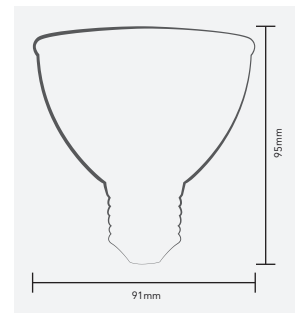

PAR30 LED

SAVEENERGY
LED AUTHORITY

PAR30 | 10W

SKU	TEMPERATURA DE COR
SE-115.455	2700K
SE-115.1603	4000K
SE-115.849	6500K

2700K

740lm

2580cd

IP54