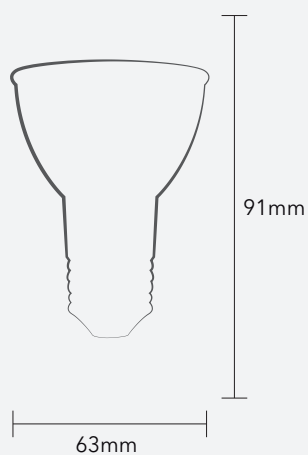

PAR20 LED

SAVEENERGY
LED AUTHORITY

PAR20 | 4,8W

SKU

SE-110.2014

 45g

1000cd

350lm