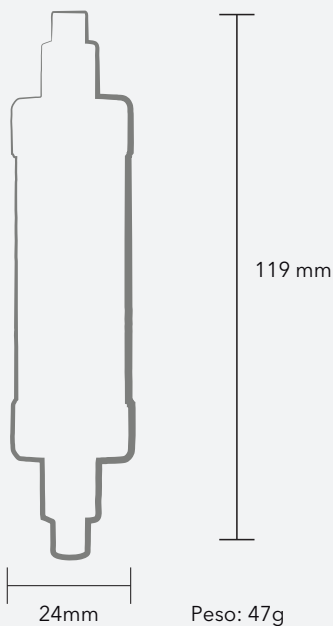

R7

SAVEENERGY

LED AUTHORITY

R7 LED

9W

SKU

SE-250.531

800lm