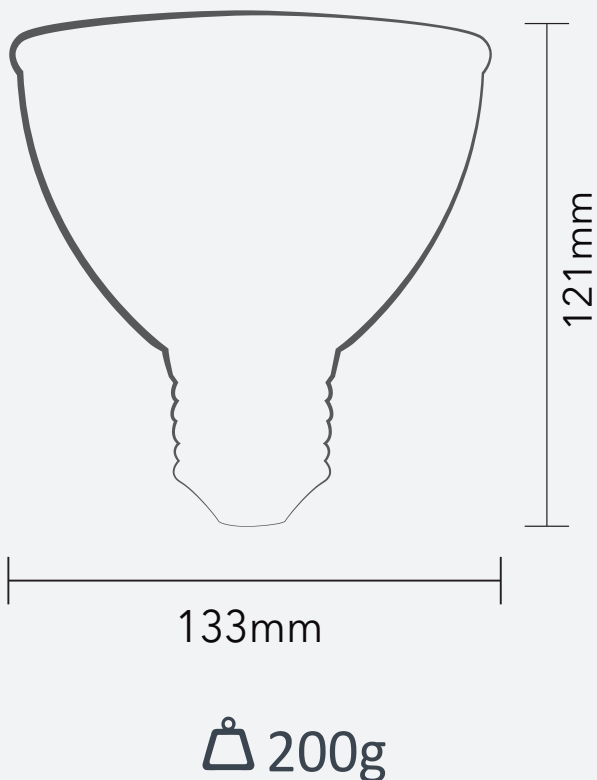

PAR38

SAVEENERGY

LIGHTING LIFESTYLE

PAR38 | 15W

SKU

SE-120.439

4350cd

EQUIVALÊNCIA